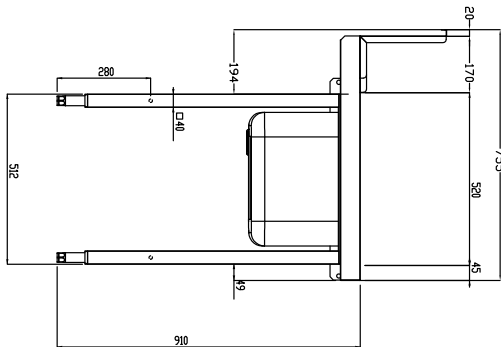

Short Form Specification

Item No. _____

Designed for rack type dishwashers. Constructed in 304 AISI stainless steel. Integrated splashback.

N. 2 square 40x40mm square legs with height-adjustable feet. Sink size 500x400x300mm with overflow pipe and drain hole.

Basket direction: from left to right.

Main Features

- Supplied knocked-down and easy to assemble.
- Designed for 500x500 mm dishwashing racks.
- The table is intended to be directly connected with the rack type in the loading side from left to right direction.
- Suitable to be installed alone with the rack type dishwasher to save space.

Optional Accessories

- 2 legs for floor mounted storing shelf PNC 855296
- Dish scraper PNC 855297
- Undershelf for Dishwasher table, 1200 mm PNC 865352
- Floor fastening kit for 2 square legs PNC 865386
- Removable bridge table, 800 mm PNC 865418
- Removable bridge table with hole, 800 mm PNC 865419
- Wall/floor mounted storing shelf, 1100 mm PNC 865420

APPROVAL: _____

Front

Side

D = Drain

Top

Key Information:

External dimensions, Width:	1200 mm
865405 (BHRPTB11L)	
External dimensions, Depth:	755 mm
External dimensions, Height:	1170 mm
Net weight:	22 kg
Splashback Dimensions, Height:	260 mm
Basin dimensions:	