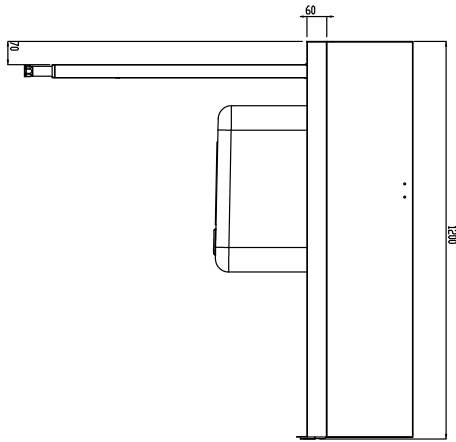

Short Form Specification

Item No. _____

Designed for rack type dishwashers. Constructed in 304 AISI stainless steel. Integrated splashback.

N. 2 square 40x40mm square legs with height-adjustable feet. Sink size 500x400x300mm with overflow pipe and drain hole.

Basket direction: from left to right.

Main Features

- Supplied knocked-down and easy to assemble.
- Designed for 500x500 mm dishwashing racks.
- The table is intended to be directly connected with the rack type in the loading side from left to right direction.
- Suitable to be installed alone with the rack type dishwasher to save space.

Construction

- 304 AISI stainless steel construction throughout.
- Included splashback to prevent water spatter.
- Deep anti-drip profiles completely folded with lower edge for safe and easy cleaning.
- All surfaces smooth with polished finish.
- 40x40 mm square tubular legs in AISI 304 stainless steel.
- Stainless steel feet 50 mm adjustable in height to ensure that tables drain back into the dishwasher.
- To be secured to the dishwasher and fitted with one pair of legs at the other end.
- Optionally equipped with undershelf, pre-rinse unit, strainer basket and scrap plate.

APPROVAL: _____

Front

Side

D = Drain

Top

Key Information:

External dimensions, Width:	1200 mm
865405 (BHRPTB11L)	
External dimensions, Depth:	755 mm
External dimensions, Height:	1170 mm
Net weight:	22 kg
Splashback Dimensions, Height:	260 mm
Basin dimensions:	