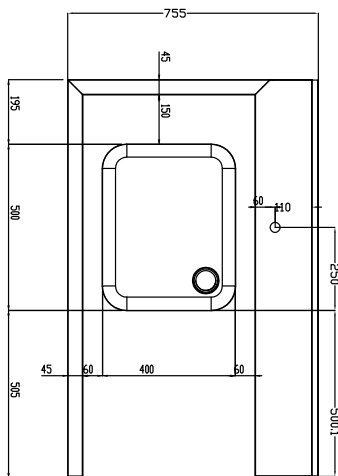

Short Form Specification

Item No. _____

Designed for rack type dishwashers. Constructed in 304 AISI stainless steel. Integrated splashback.

N. 2 square 40x40mm square legs with height-adjustable feet. Sink size 500x400x300mm with overflow pipe and drain hole.

Basket direction: from left to right.

Main Features

- Supplied knocked-down and easy to assemble.
- Designed for 500x500 mm dishwashing racks.
- The table is intended to be directly connected with the rack type in the loading side from left to right direction.
- Suitable to be installed alone with the rack type dishwasher to save space.

Optional Accessories

- 2 legs for floor mounted storing shelf PNC 855296
- Dish scraper PNC 855297
- Undershelf for Dishwasher table, 1200 mm PNC 865352
- Floor fastening kit for 2 square legs PNC 865386
- Removable bridge table, 800 mm PNC 865418
- Removable bridge table with hole, 800 mm PNC 865419
- Wall/floor mounted storing shelf, 1100 mm PNC 865420

APPROVAL: _____

Front

Side

D = Drain

Top

Key Information:

External dimensions, Width:	1200 mm
865405 (BHRPTB11L)	
External dimensions, Depth:	755 mm
External dimensions, Height:	1170 mm
Net weight:	22 kg
Splashback Dimensions, Height:	260 mm
Basin dimensions:	